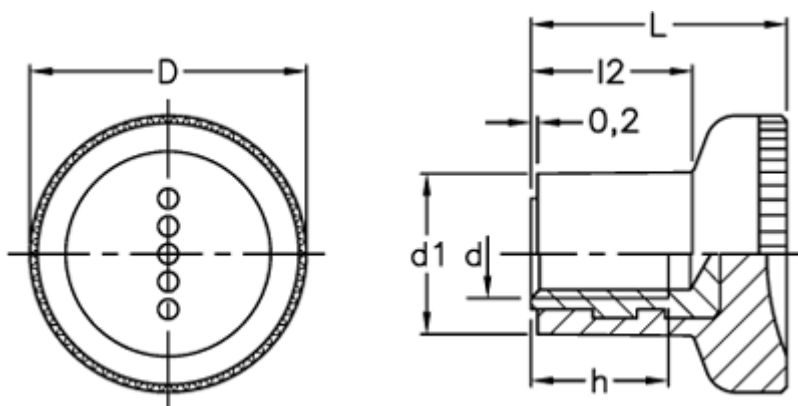

Data Sheet

Article number: 23052422213
Description: E+G Knurled knob
EKK.25-B M8-C3

Measures

| | |
|------|--------|
| D | = 25 |
| d1 | = 14.5 |
| d 6H | = M8 |
| h | = 12 |
| L | = 22.5 |
| l2 | = 14.0 |